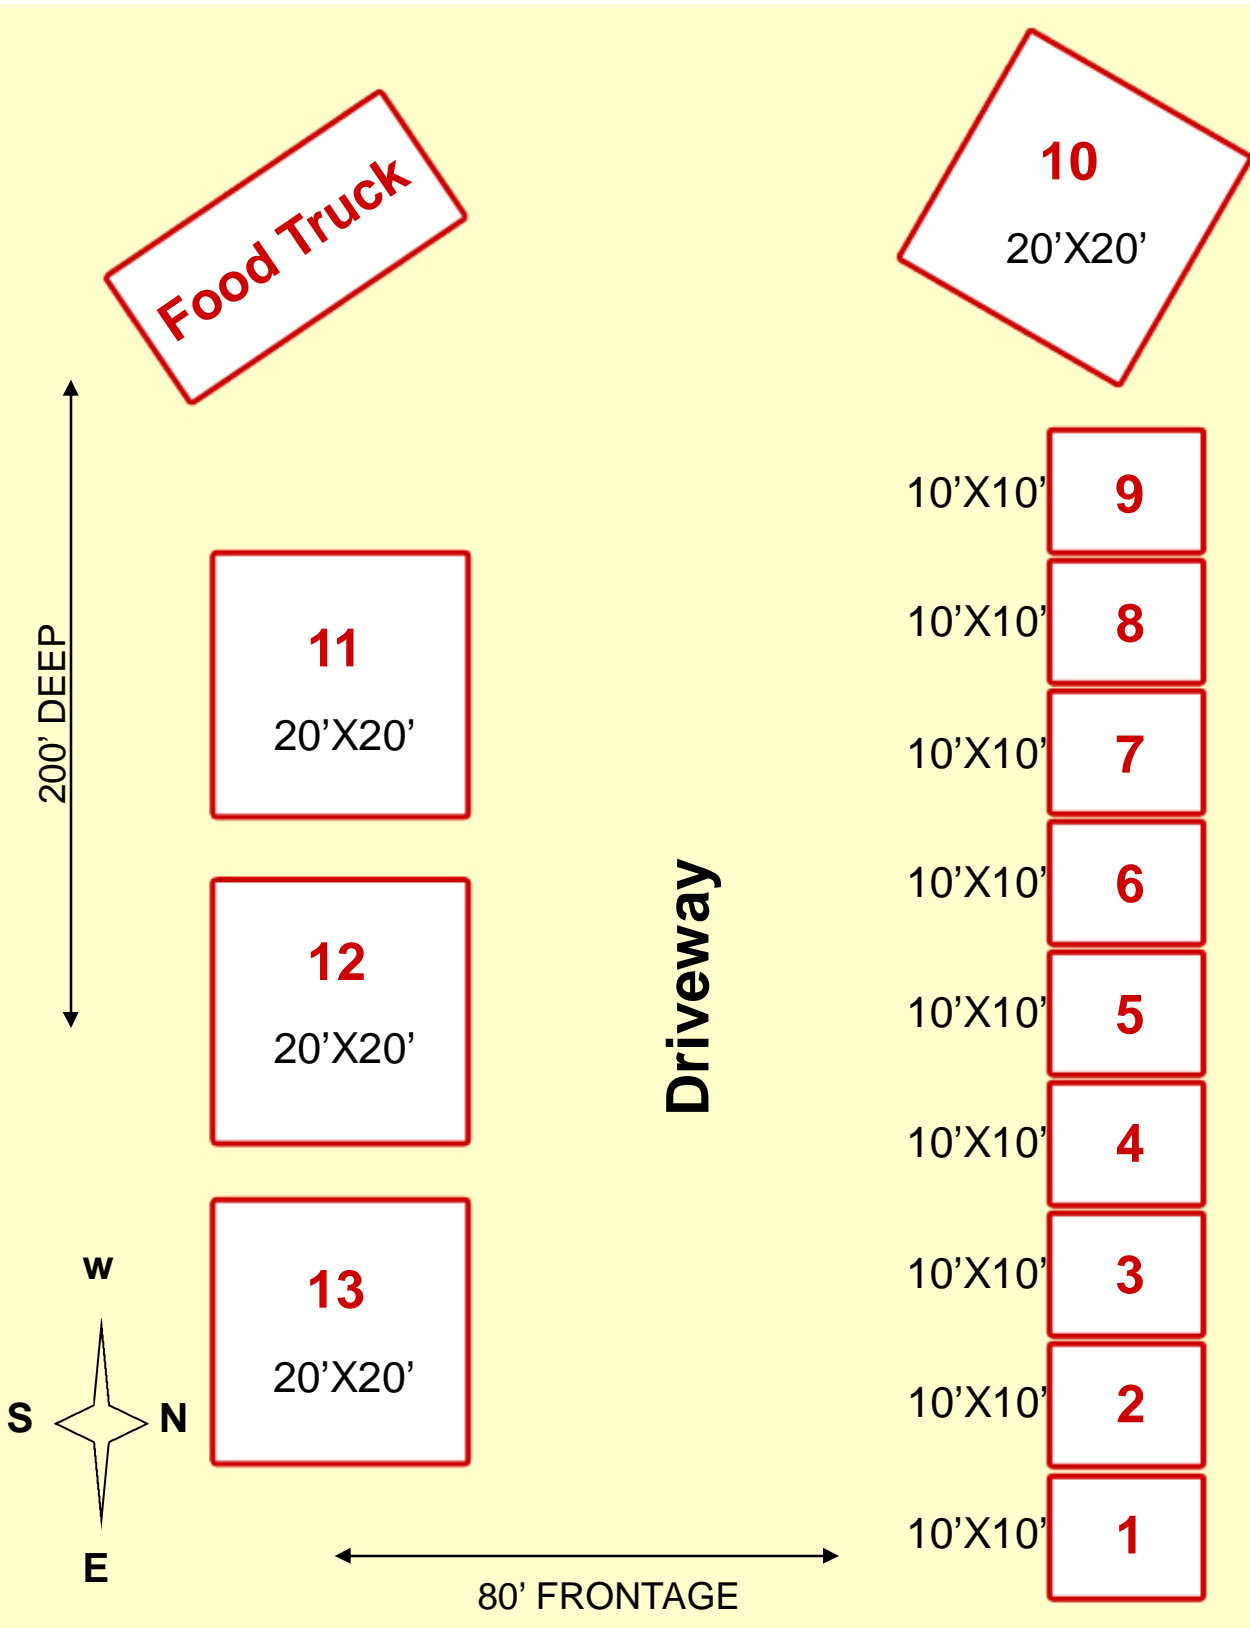

ALL OUT POWERSPORTS Vendor Map

BUILDING - TRIKE SHOP

BUILDING - ALL OUT POWERSPORTS

420 N. BEACH ST.

420 N. Beach St.