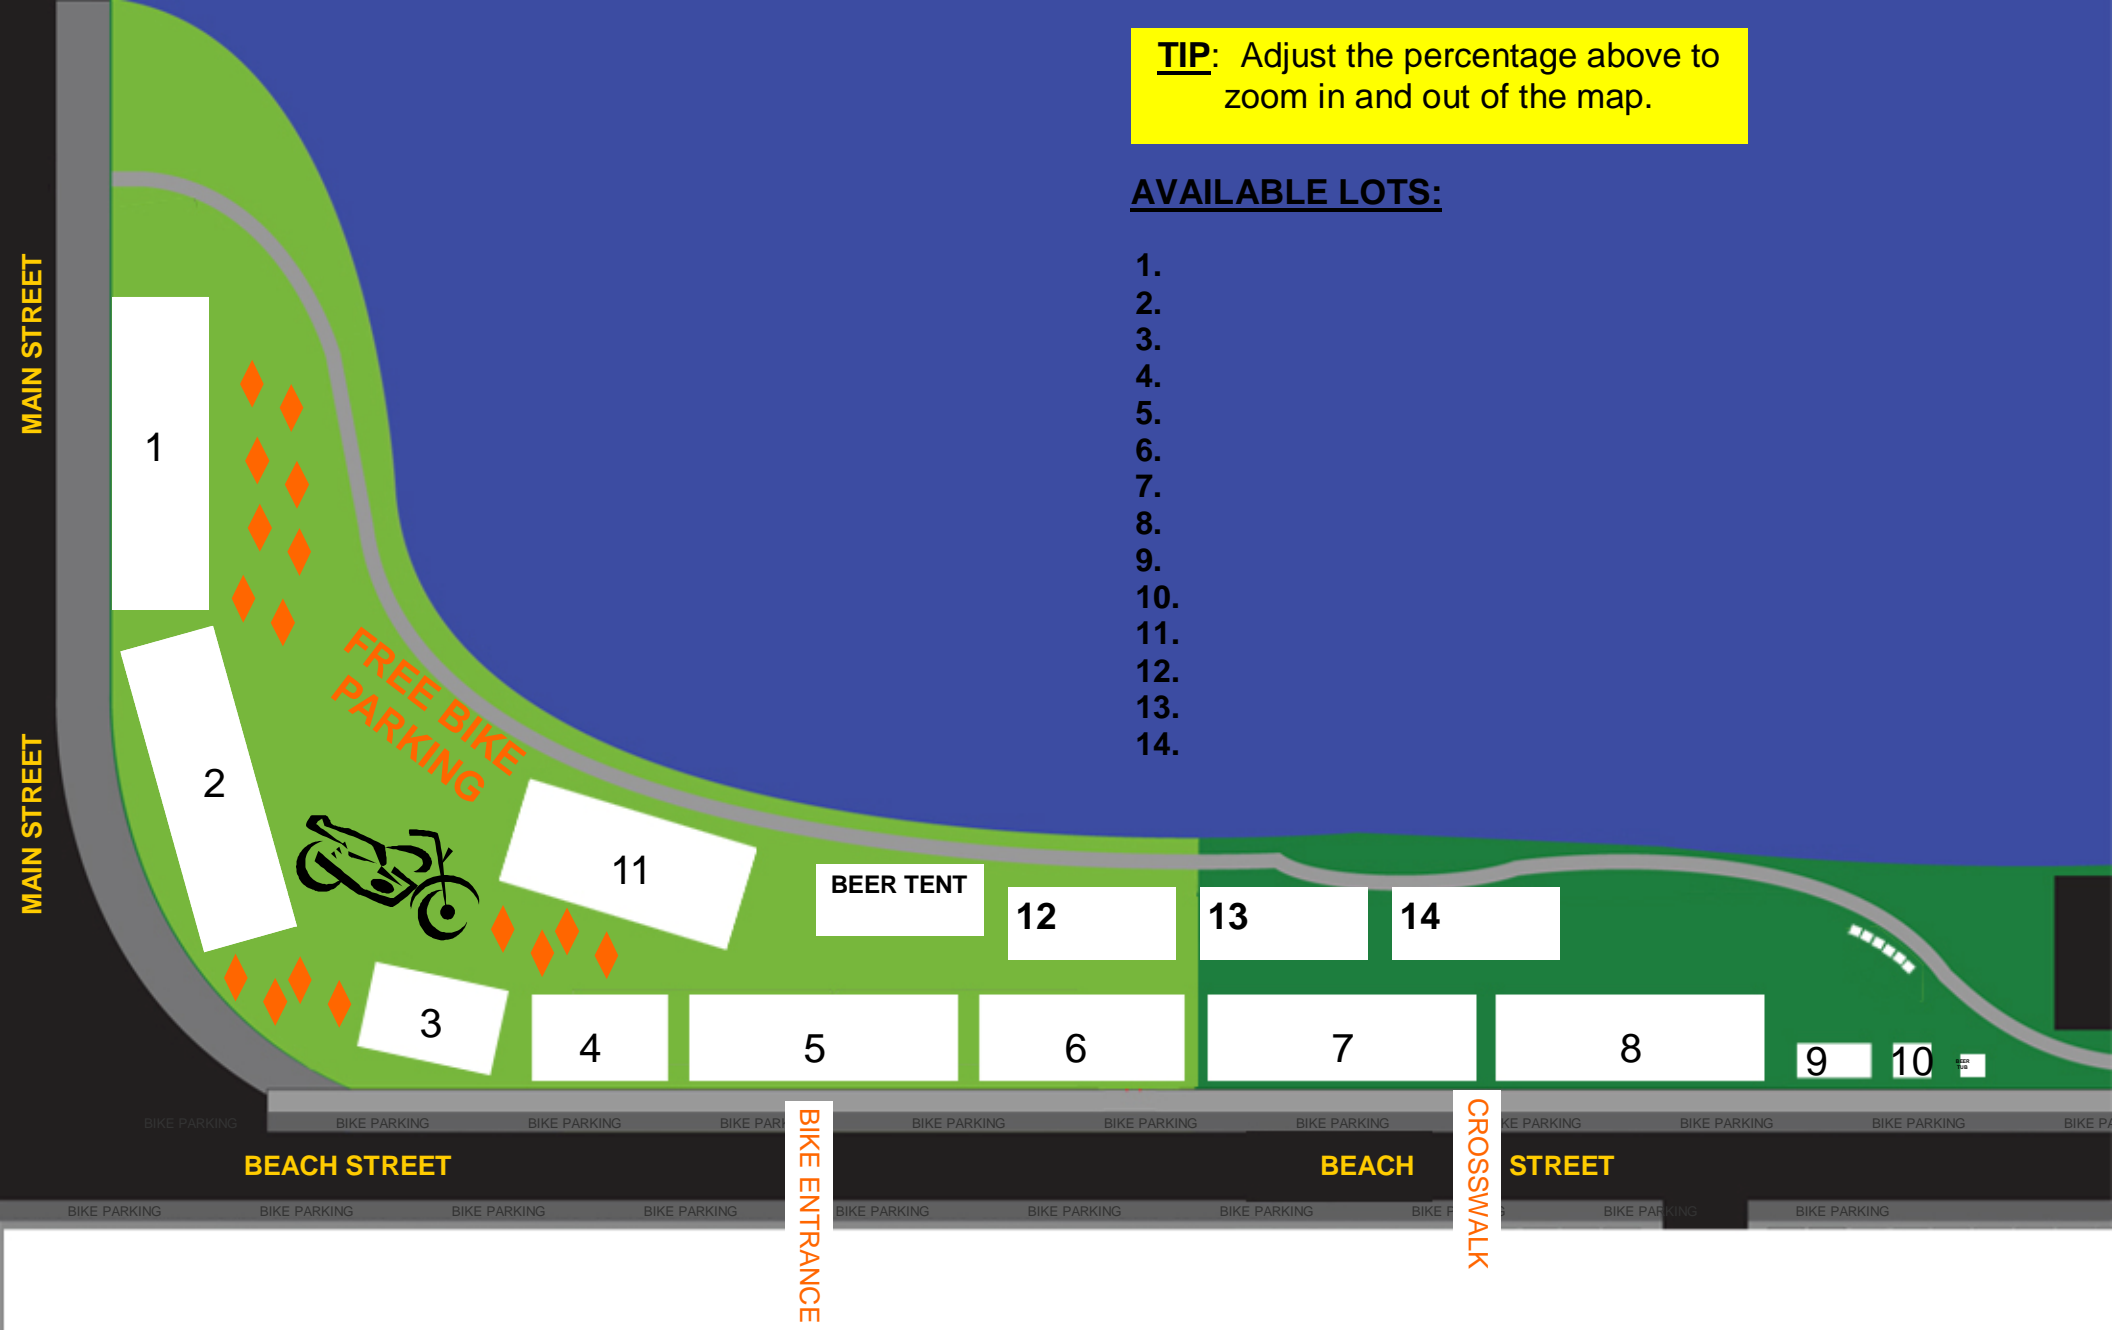

TIP: Adjust the percentage above to zoom in and out of the map.

AVAILABLE LOTS:

- 1.
- 2.
- 3.
- 4.
- 5.
- 6.
- 7.
- 8.
- 9.
- 10.
- 11.
- 12.
- 13.
- 14.

RIVERFRONT PARK (Left) - SITE MAP
BIKE WEEK
BIKETOBERFEST